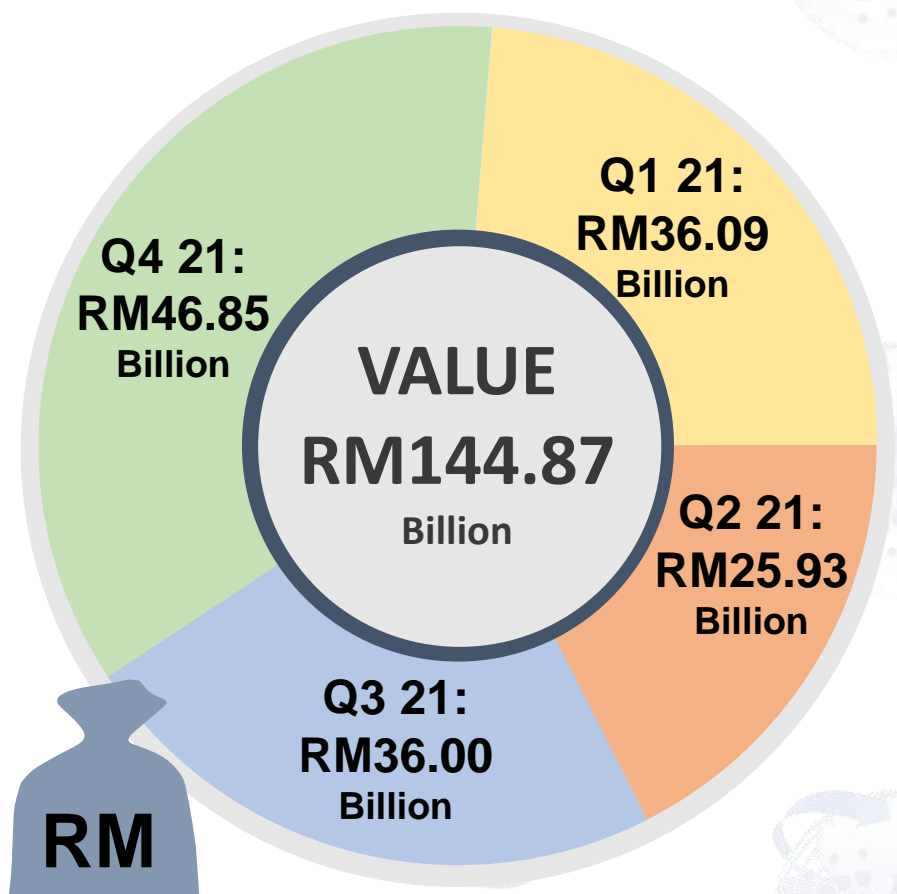

# PROPERTY TRANSACTIONS

**VOLUME**

**RM**

**VALUE**

# TRANSACTIONS VOLUME BY STATE